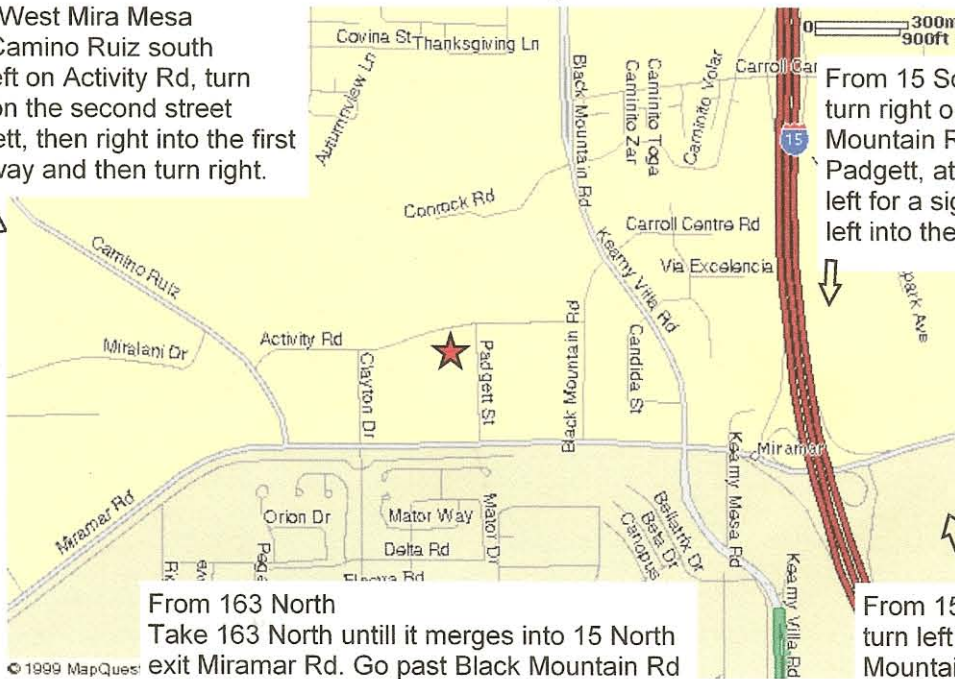

Directions to Chiropractic and Massage Healing Arts 9265 Activity Rd #111 858-578-5775

From East Mira Mesa
take Black Mtn Rd south.
Turn right at Activity Rd and left on
the first street, Padgett then right into
the first driveway and then turn right.

From West Mira Mesa
take Camino Ruiz south
turn left on Activity Rd, turn
right on the second street
Padgett, then right into the first
driveway and then turn right.

From 15 South exit Miramar Rd
turn right onto Miramar Rd. Go past Black
Mountain Rd and turn right on the next street
Padgett, at the Mayflower Building. Look on the
left for a sign "Activity Business Center" turn
left into the next driveway and then turn right.

From 163 North
Take 163 North until it merges into 15 North
exit Miramar Rd. Go past Black Mountain Rd
and turn right on the next street Padgett, at
the Mayflower Building. Look on the left for a
sign "Activity Business Center" turn left into
the next driveway and then turn right.

From 15 North exit Miramar Rd
turn left onto Miramar Rd Go past Black
Mountain Rd and turn right on the next street
Padgett, at the Mayflower Building. Look on
the left for a sign "Activity Business Center"
turn left into the next driveway and then turn
right.